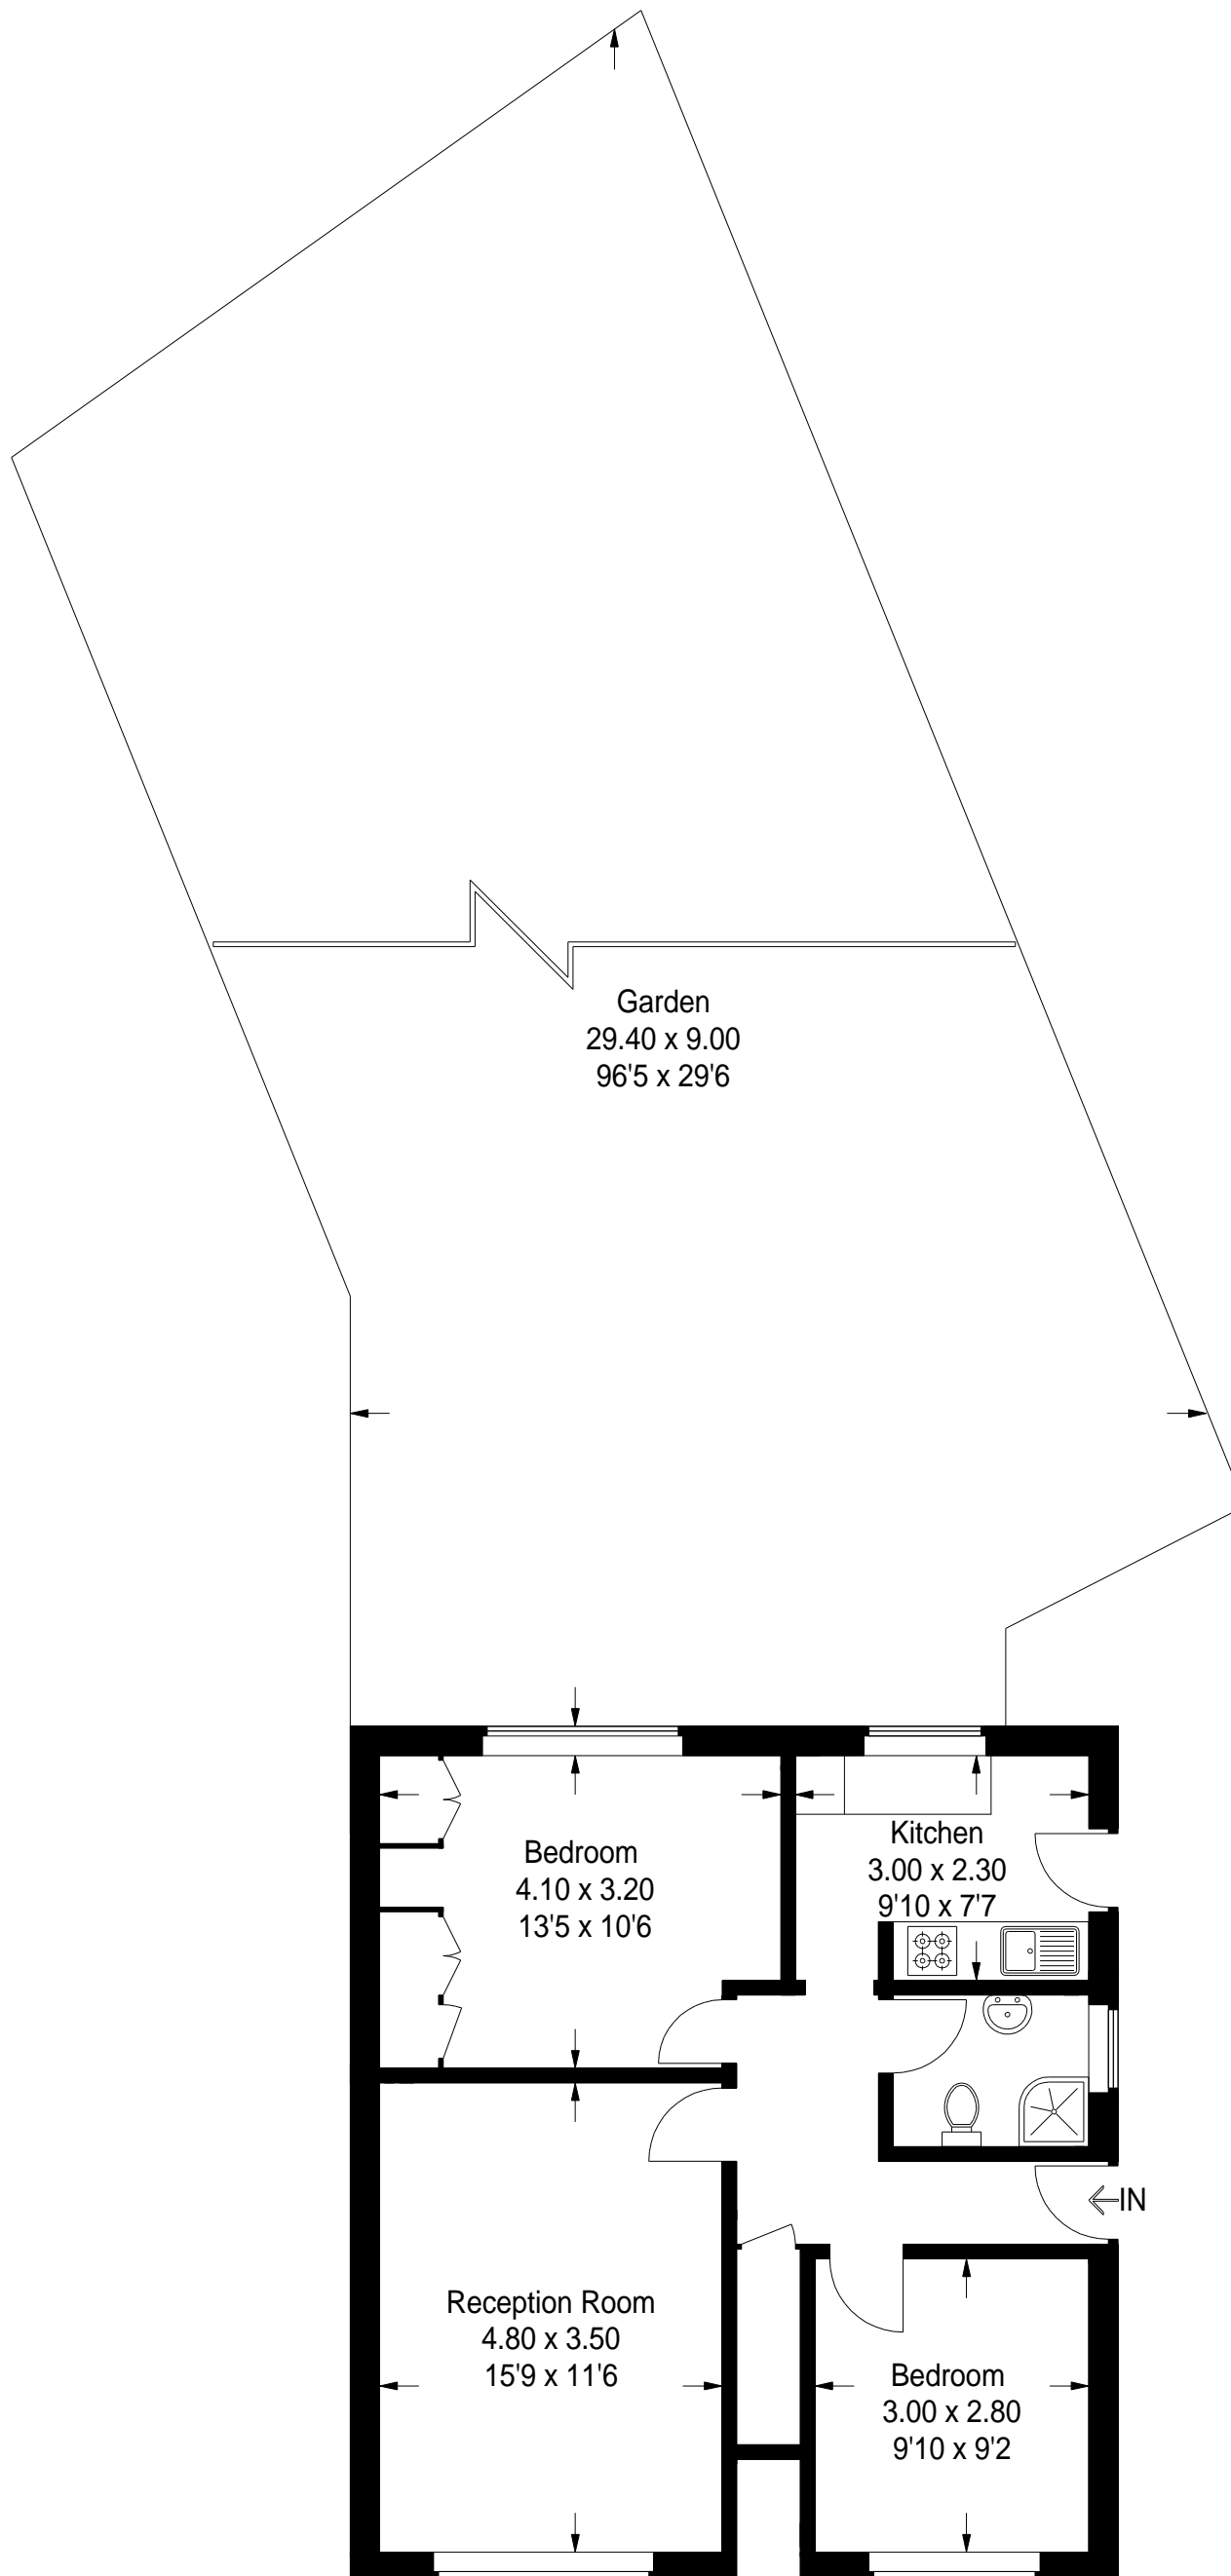

# Ravenswood Gardens

Approximate Gross Internal Area  
58.4 sq m / 629 sq ft

Illustration for identification purposes only, measurements are approximate,  
not to scale. fourlabs.co © (ID1294343)